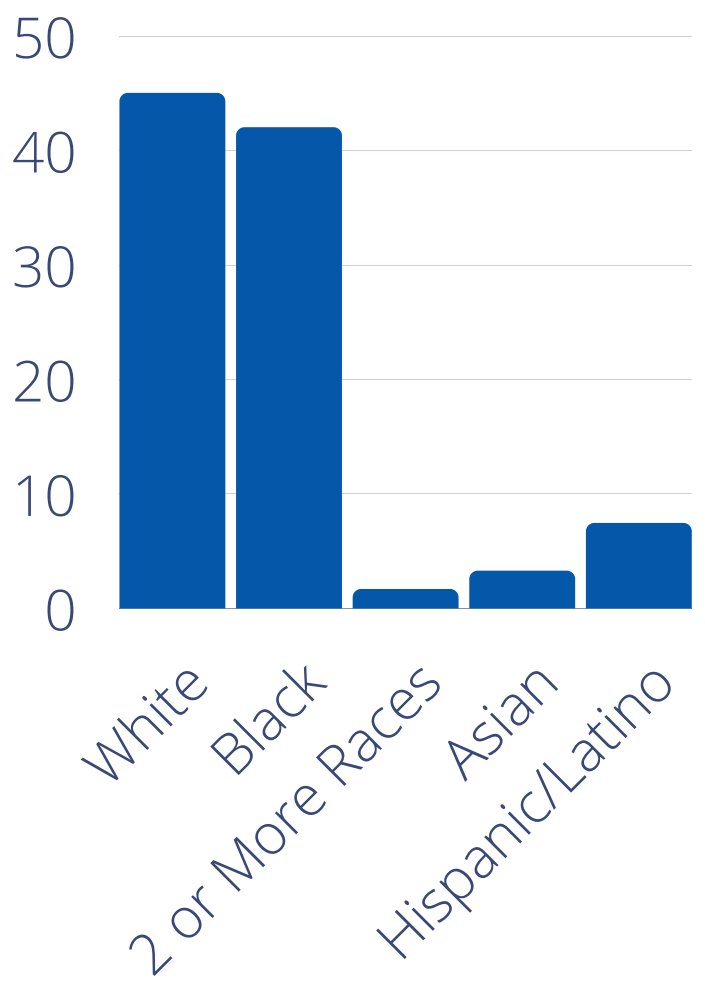

## TOTAL POPULATION

197,958 people

**12%** of families  
below poverty level

**45%** renter occupied  
housing units

**83%** in same house  
as 1 year ago

## LABOR MARKET

- Employed in Labor Force
- Not in Labor Force

For those 16 years and up. Less than **3%** of people are in the labor force but unemployed.

## GENDER

51%  
Male

49%  
Female

## RACE